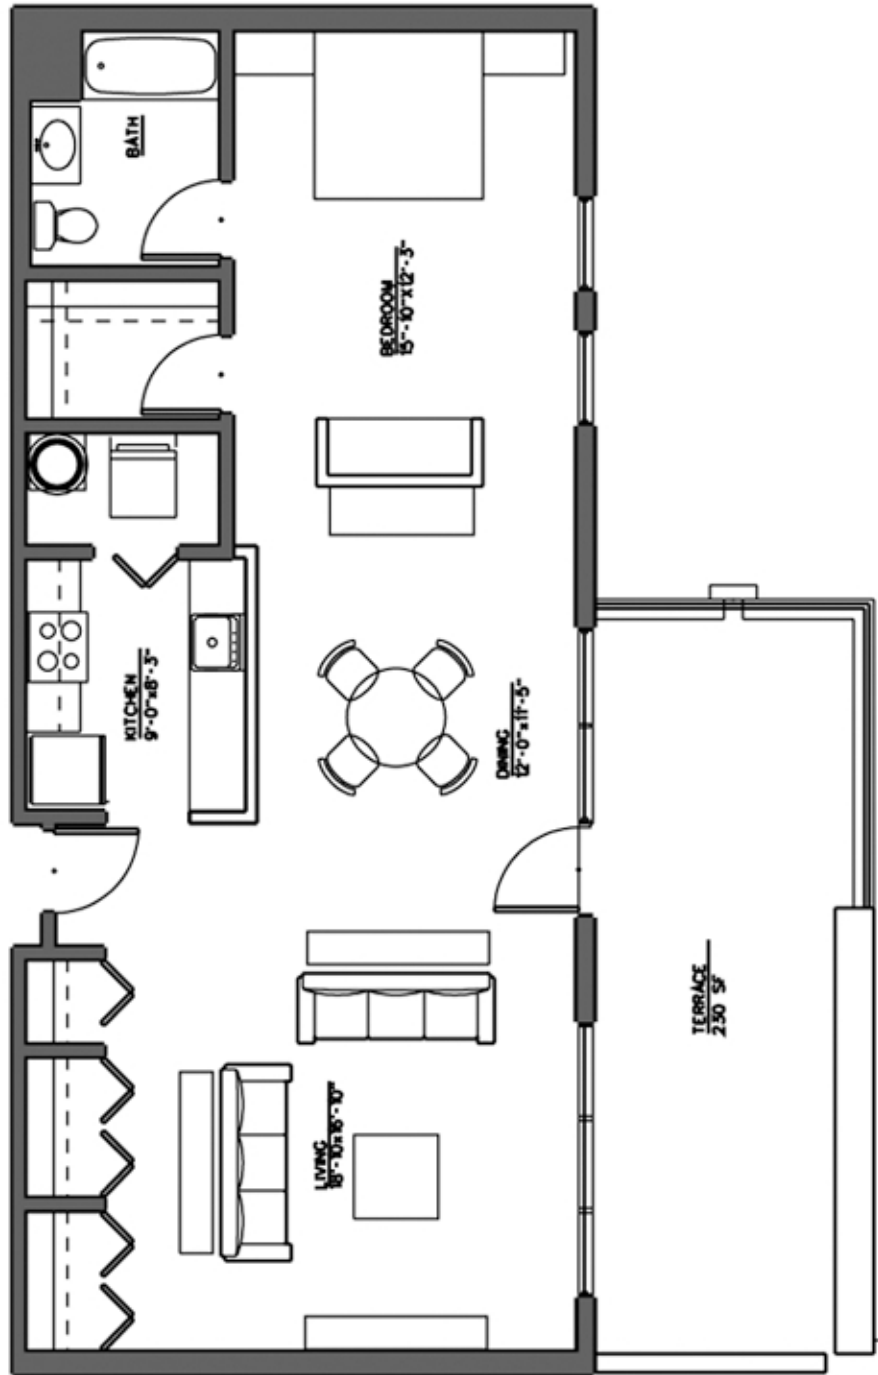

# EASTEND LOFTS

# W

W - 403, 404

Room dimensions and square footages are approximate and may vary from those set forth in the Master Deed. The floor plan is for illustration purposes only. Actual floor plans will vary. Please see contract for floor plans on any particular unit.