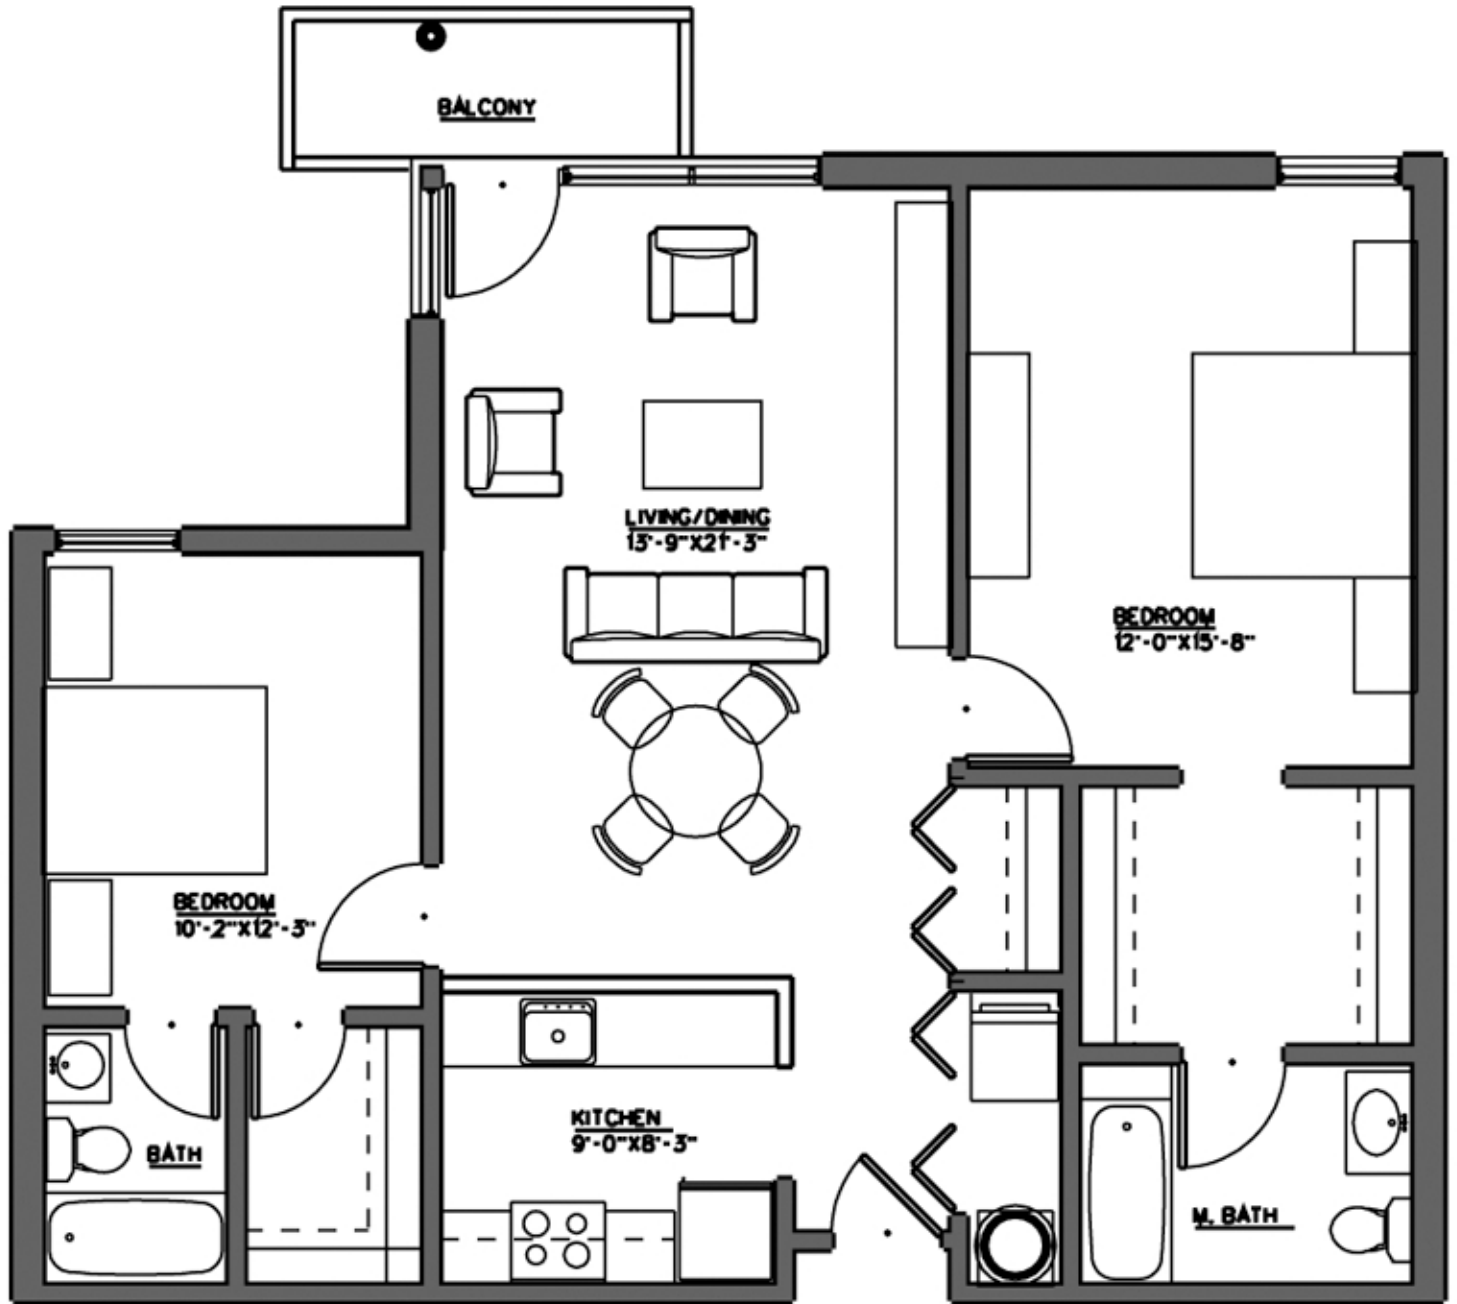

EASTEND LOFTS

E

E - 205, 207, 305, 307

For Sales Information:
The CityLiving Team
Mark Deutschmann
Village Real Estate Services
615.383.6964
NashvilleCityLiving.com

Room dimensions and square footages are approximate and may vary from those set forth in the Master Deed. The floor plan is for illustration purposes only. Actual floor plans will vary. Please see contract for floor plans on any particular unit.